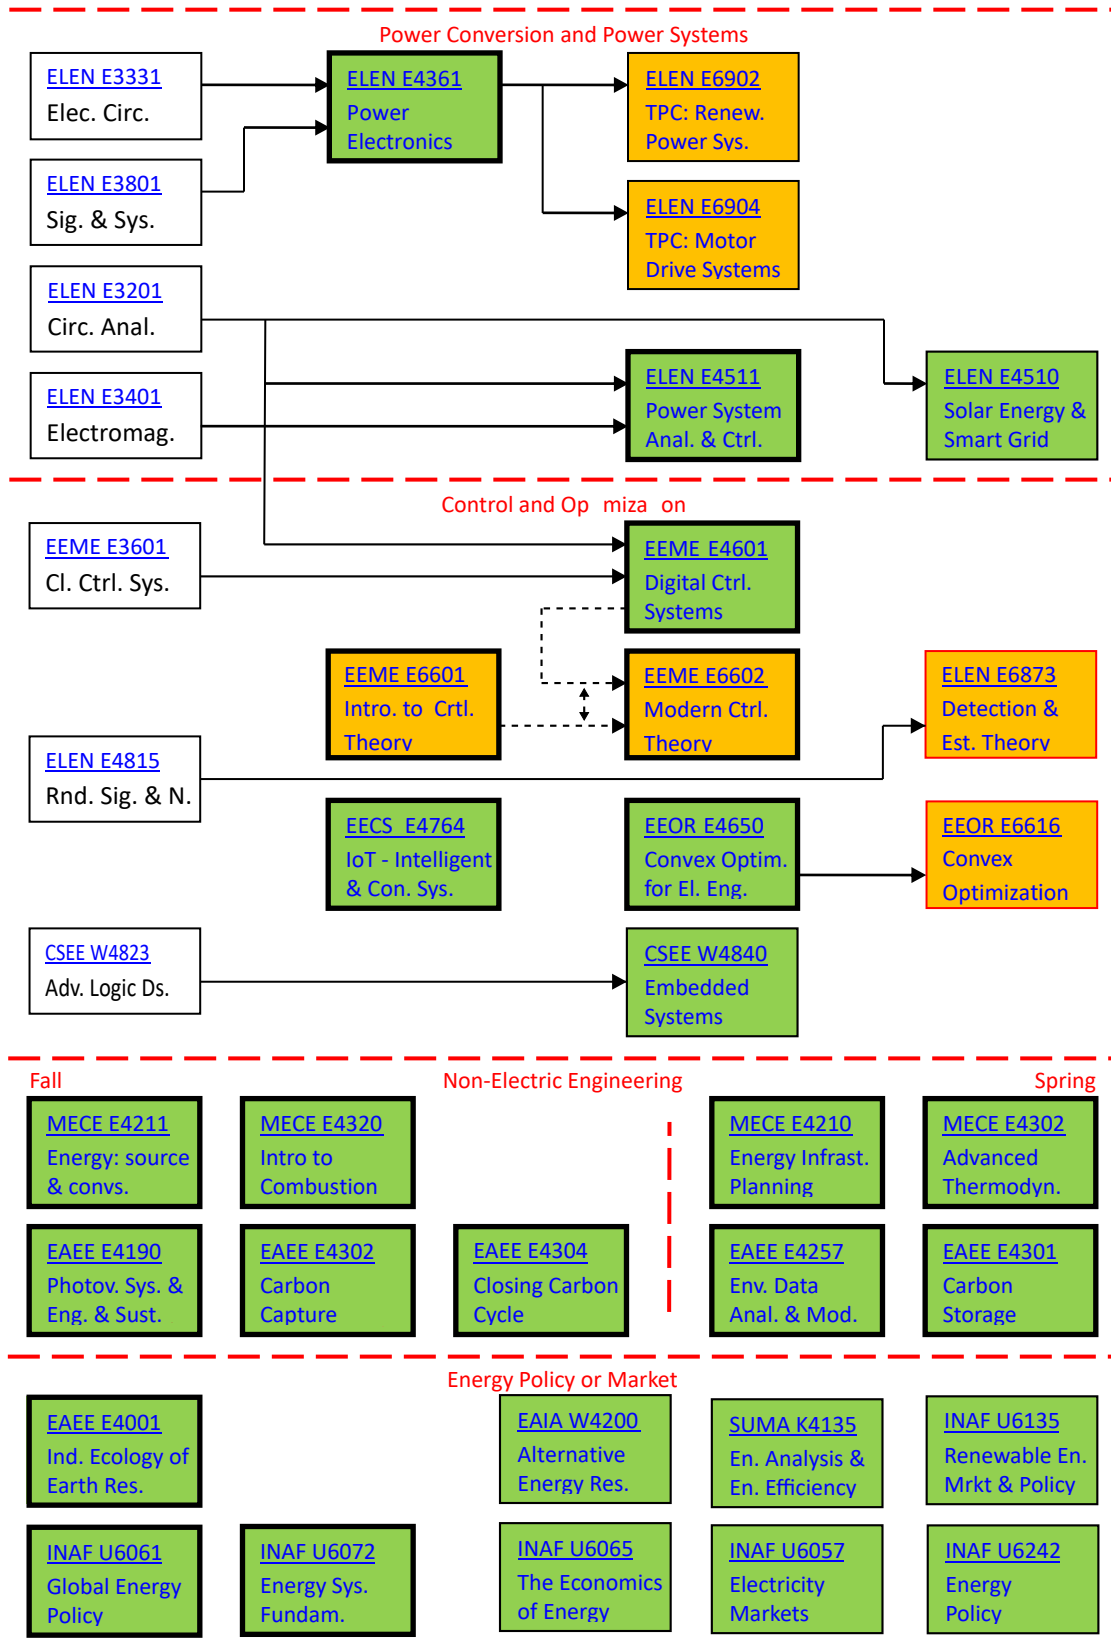

SMART ELECTRIC ENERGY
Senior/graduate & Advanced graduate courses in EE

Green = Senior/grad; Orange = Adv. grad.; Bold border = offered regularly; ✓ = offered Fall 2018

Note: non-EE or energy policy/market courses may require prerequisites or instructor permission